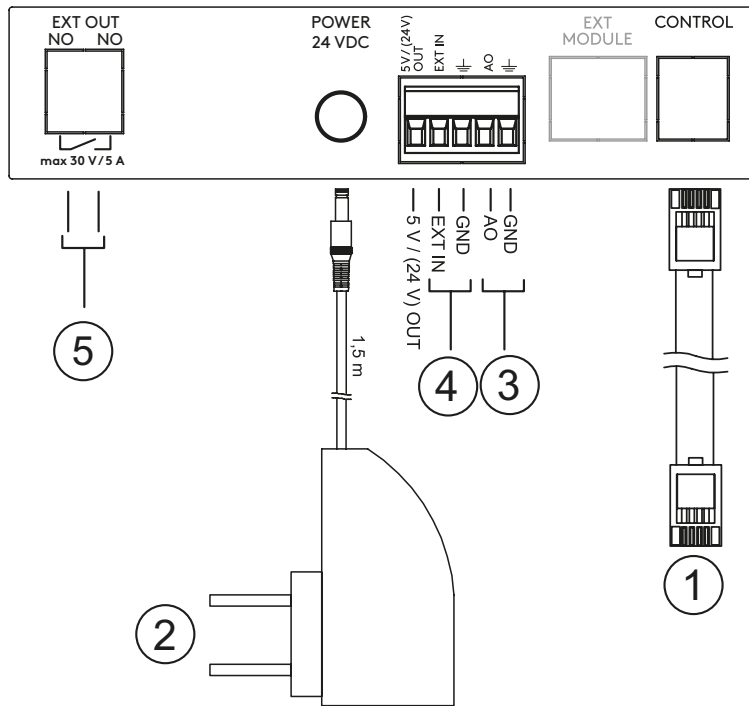

Acoustic data in boost mode

The cooker hoods are tested to ISO 5135 Standards.

Dimensions

Salsa Genius

Salsa Central

Connections

External connections

Genius

1. Control cable to the ventilation unit or ITFC transformer unit RJ9-connector (modular cable)
2. Mains adapter 24 V
3. Control signal to Twist fan unit or EC-power roof ventilator (0...10 VDC)*
4. Ext in: control of damper and lighting (with potential-free contact signal)*
5. Ext out: damper position signal (normally open)*

*) Connector in accessory bag.

External connections

Central

1. Mains adapter 24 V
2. Ext in: control of damper and lighting (with potential-free contact signal)*
3. Ext out: damper position signal (normally open)*

*) Connector in accessory bag.

Connections

Internal connections

Salsa

1. Control card
2. LED lighting (4000 K)
3. Damper motor
4. Control panel with touch electronics

Installation

Safety clearance

The relative spacing between the cooker hood and the hob level should be at least: 400 mm (recommendation 500 mm, electric cooker) 650 mm (gas hob).