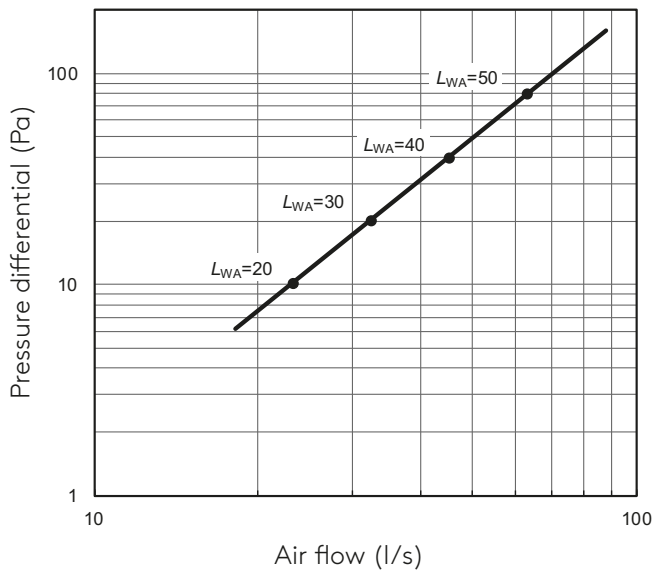

Acoustic data in boost mode

The cooker hoods are tested to ISO 5135 Standards.