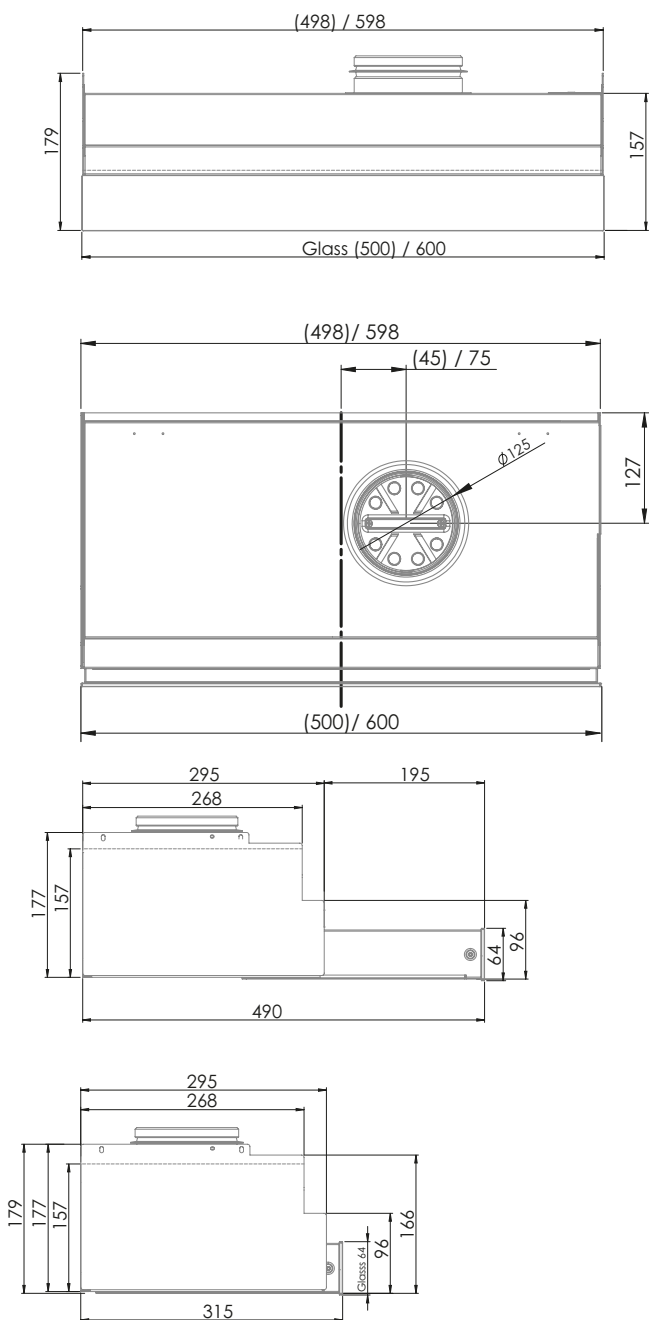

Dimensions

Salsa Genius