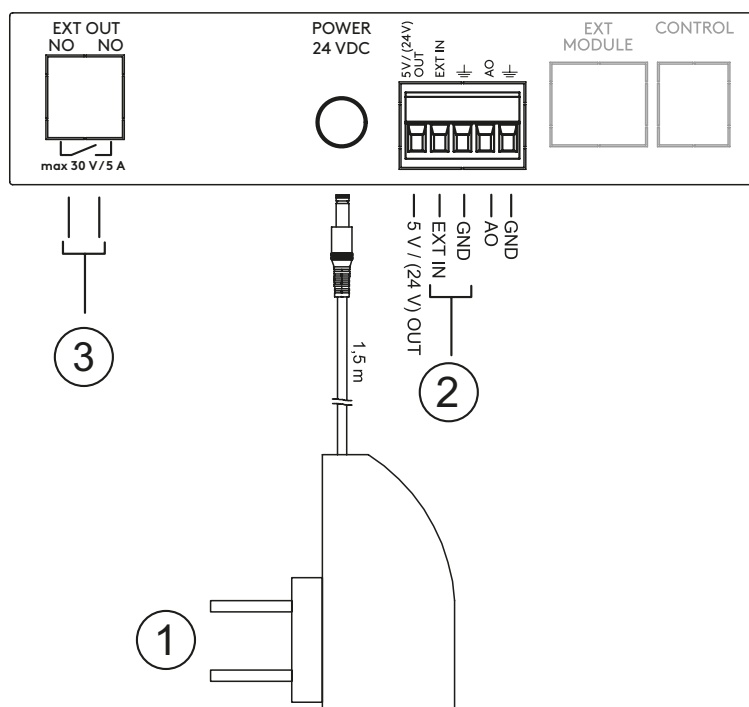

Acoustic data in boost mode

The cooker hoods are tested to ISO 5135 Standards.

Dimensions

Salsa Genius

Salsa Central

Connections

External connections

Genius

1. Control cable to the ventilation unit or ITFC transformer unit RJ9-connector (modular cable)
2. Mains adapter 24 V
3. Control signal to Twist fan unit or EC-power roof ventilator (0...10 VDC)*
4. Ext in: control of damper and lighting (with potential-free contact signal)*
5. Ext out: damper position signal (normally open)*

*) Connector in accessory bag.

External connections

Central

1. Mains adapter 24 V
2. Ext in: control of damper and lighting (with potential-free contact signal)*
3. Ext out: damper position signal (normally open)*