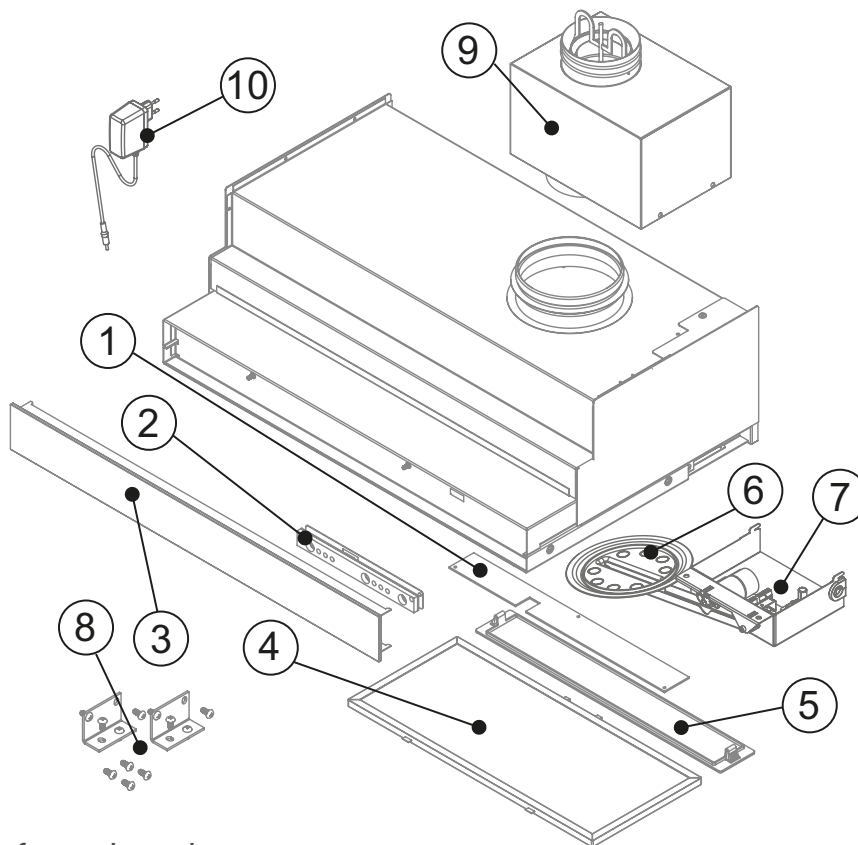

- **Salsa Central – white, white glass**
 - installation width 500/600 mm
 - installation width 500/600 mm, Safera Safety system
- **Salsa Central – white, black glass**
 - installation width 500/600 mm
 - installation width 500/600 mm, Safera Safety system
- **Salsa Central – silver, black glass**
 - installation width 500/600 mm
 - installation width 500/600 mm, Safera Safety system

Salsa Genius

The delivery includes

- Cooker hood
- Mains adapter
- Assembly parts
- Installation and commissioning instruction
- Quick guide
- Guide sticker for residents

1. LED panel
2. Electronics for touch panel
3. Front panel
4. Grease filter
5. Protection for LED lighting
6. Shut-off damper with arm
7. Control box
8. Assembly parts
9. Mains adapter: 24 V, 12 W, 0.5 A

Salsa Central

The delivery includes

- Cooker hood
- Mains adapter
- Assembly parts
- Sound attenuator box
- Installation and commissioning instruction
- Quick guide
- Guide sticker for residents

1. LED panel
2. Electronics for touch panel
3. Front panel
4. Grease filter
5. Protection for LED lighting
6. Shut-off damper with arm
7. Control box
8. Assembly parts
9. Sound attenuator box
10. Mains adapter: 24 V, 12 W, 0.5 A