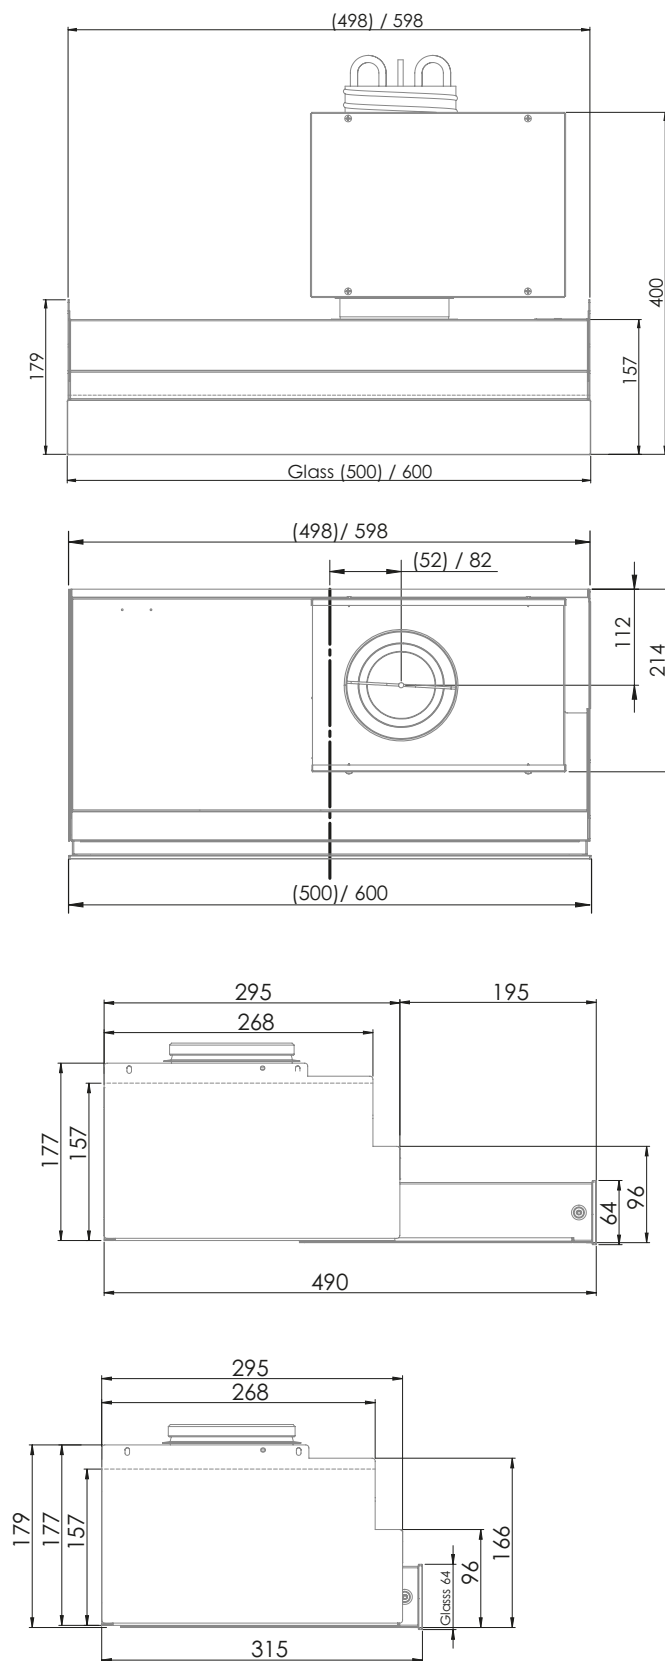

Salsa Central