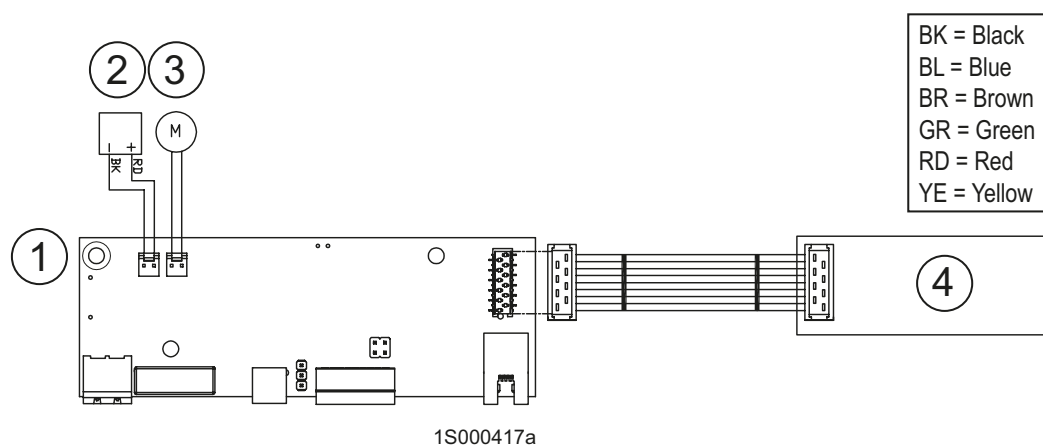

1. Control cable to the ventilation unit or ITFC transformer unit RJ9-connector (modular cable)
2. Mains adapter 24 V
3. Control signal to Twist fan unit or EC-power roof ventilator (0...10 VDC)*
4. Ext in: control of damper and lighting (with potential-free contact signal)*
5. Ext out: damper position signal (normally open)*

*) Connector in accessory bag.

External connections

Central

1. Mains adapter 24 V
2. Ext in: control of damper and lighting (with potential-free contact signal)*
3. Ext out: damper position signal (normally open)*

*) Connector in accessory bag.

Connections

Internal connections

Salsa

1. Control card
2. LED lighting (4000 K)
3. Damper motor
4. Control panel with touch electronics

Installation

Safety clearance

The relative spacing between the cooker hood and the hob level should be at least: 400 mm (recommendation 500 mm, electric cooker) 650 mm (gas hob).