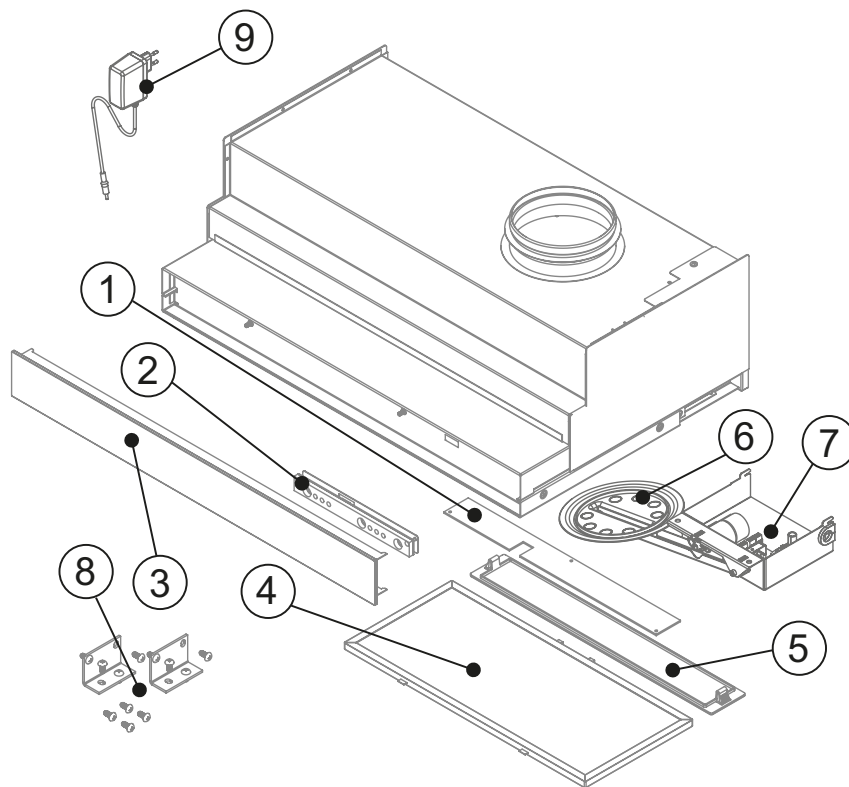

Available variants

Standard units are available in following variants:

- **Salsa Genius – white, white glass**
 - installation width 500/600 mm
 - installation width 500/600 mm, Safera Safety system
- **Salsa Genius – white, black glass**
 - installation width 500/600 mm
 - installation width 500/600 mm, Safera Safety system
- **Salsa Genius – silver, black glass**
 - installation width 500/600 mm
 - installation width 500/600 mm, Safera Safety system

- **Salsa Central – white, white glass**
 - installation width 500/600 mm
 - installation width 500/600 mm, Safera Safety system
- **Salsa Central – white, black glass**
 - installation width 500/600 mm
 - installation width 500/600 mm, Safera Safety system
- **Salsa Central – silver, black glass**
 - installation width 500/600 mm
 - installation width 500/600 mm, Safera Safety system

Salsa Genius

The delivery includes

- Cooker hood
- Mains adapter
- Assembly parts
- Installation and commissioning instruction
- Quick guide
- Guide sticker for residents

1. LED panel
2. Electronics for touch panel
3. Front panel
4. Grease filter
5. Protection for LED lighting
6. Shut-off damper with arm
7. Control box
8. Assembly parts
9. Mains adapter: 24 V, 12 W, 0.5 A