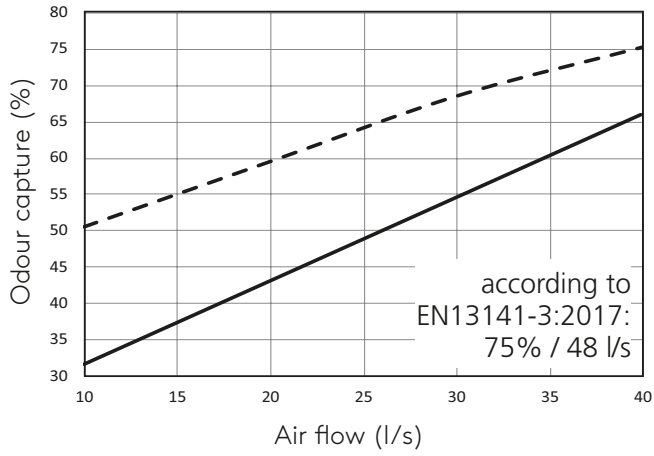

Design data

Capacity for capturing cooking odours

The cooker hoods are tested to IEC 61591:2005 (---) and EN13141-3:2017 (—) standards. The measurements were made at a distance of 60 cm from the cooker.